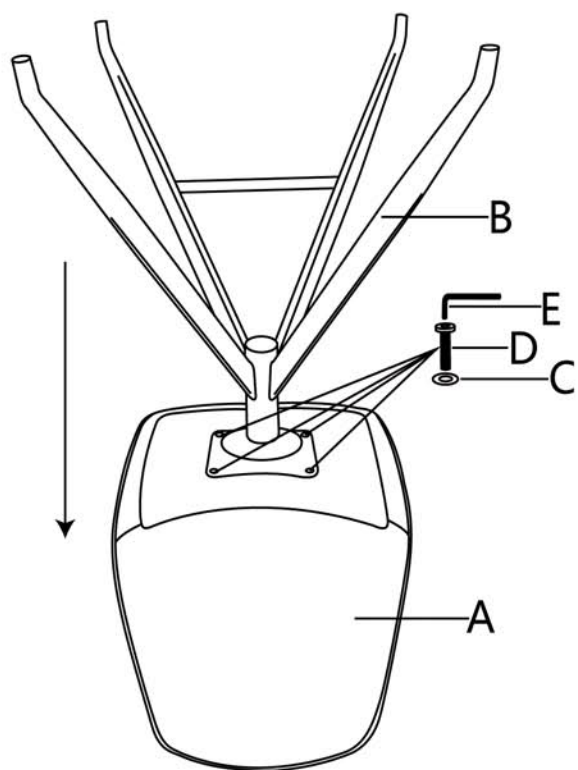

1001322

Monaco Counter chair

**HOUSE
NORDIC**

1

2

A × 1

B × 1

C × 4