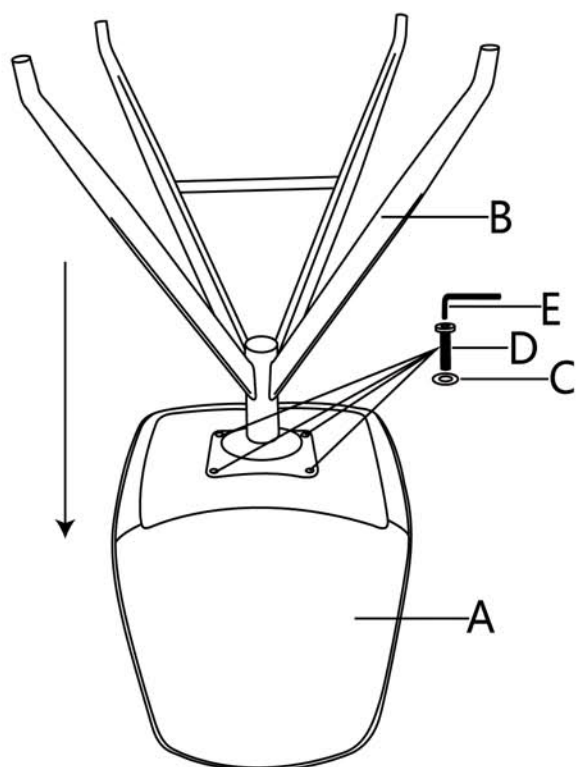

1001323

Monaco Counter chair

**HOUSE
NORDIC**

1

2

A × 1

B × 1

C × 4