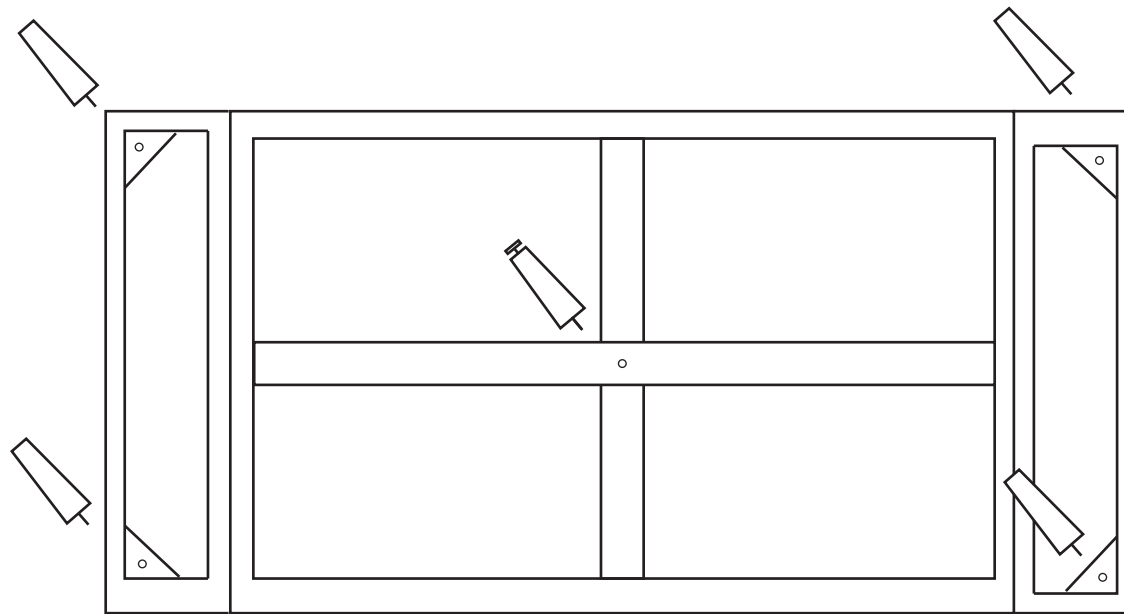

# ASSEMBLY INSTRUCTION

## LIDO 2.5 & 3 SEATER SOFA

1 Screw the legs on to the sofa

2

Place the cushions in the sofa

3

The fabric is non-washable and non-removable.