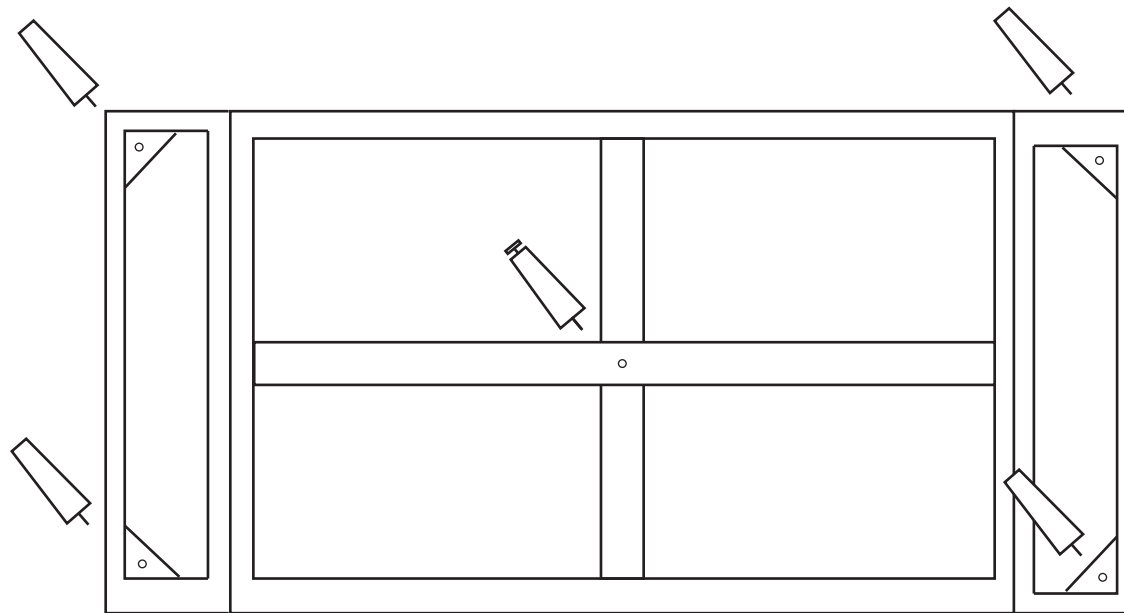

# ASSEMBLY INSTRUCTION

## LIDO 2.5 & 3 SEATER SOFA

1 Screw the legs on to the sofa

2

Place the cushions in the sofa

3

The fabric is non-washable and non-removable.