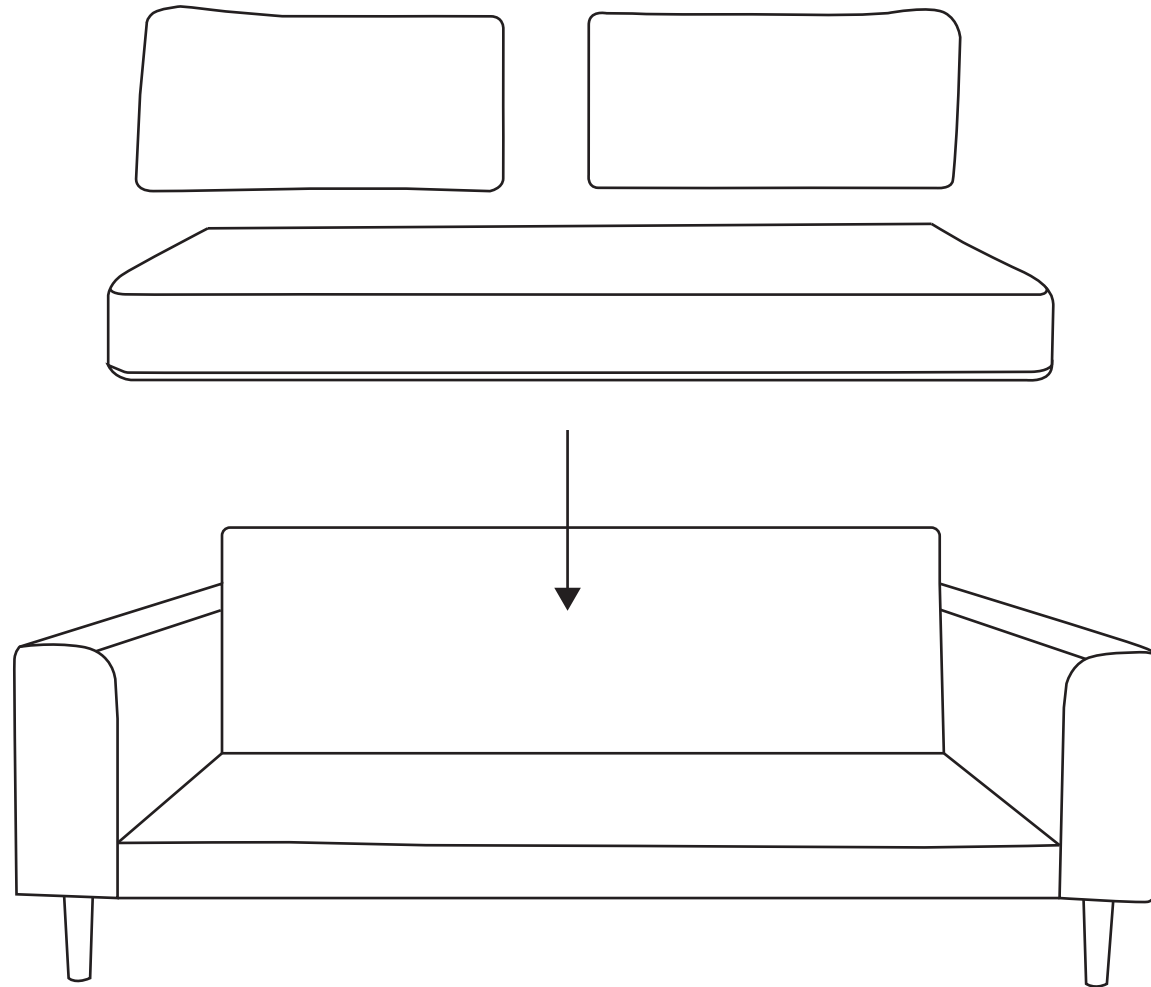

## LIDO 2.5 & 3 SEATER SOFA

1 Screw the legs on to the sofa

2

Place the cushions in the sofa

3

The fabric is non-washable and non-removable.