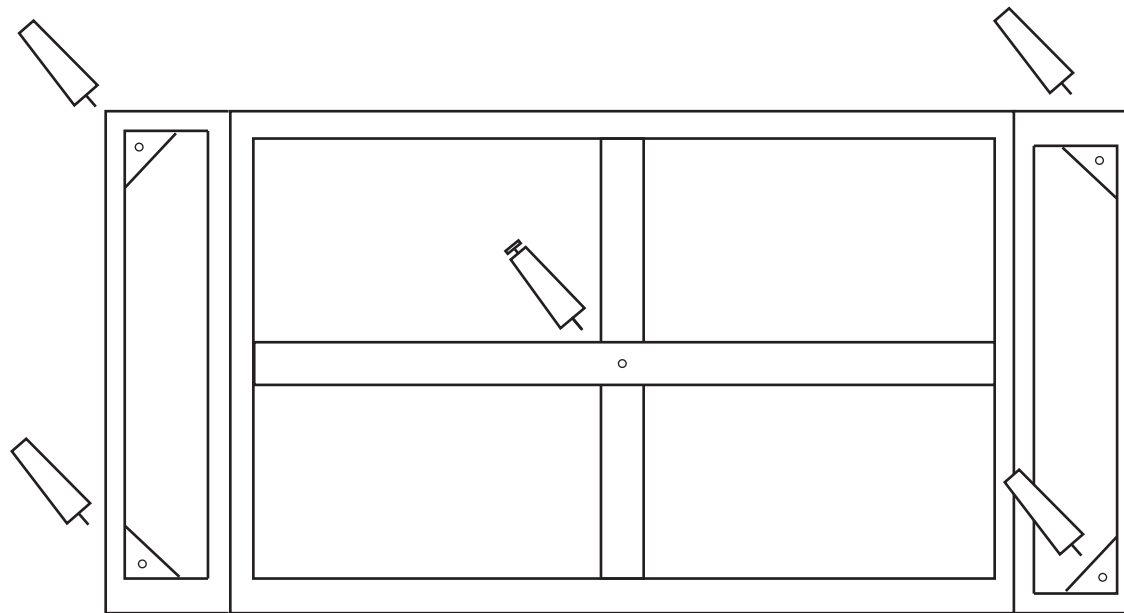

ASSEMBLY INSTRUCTION

LIDO 2.5 & 3 SEATER SOFA

FABRIC IS NON WASHABLE and NON REMOVABLE

1 Screw the legs on to the sofa

2

Place the cushions in the sofa

3