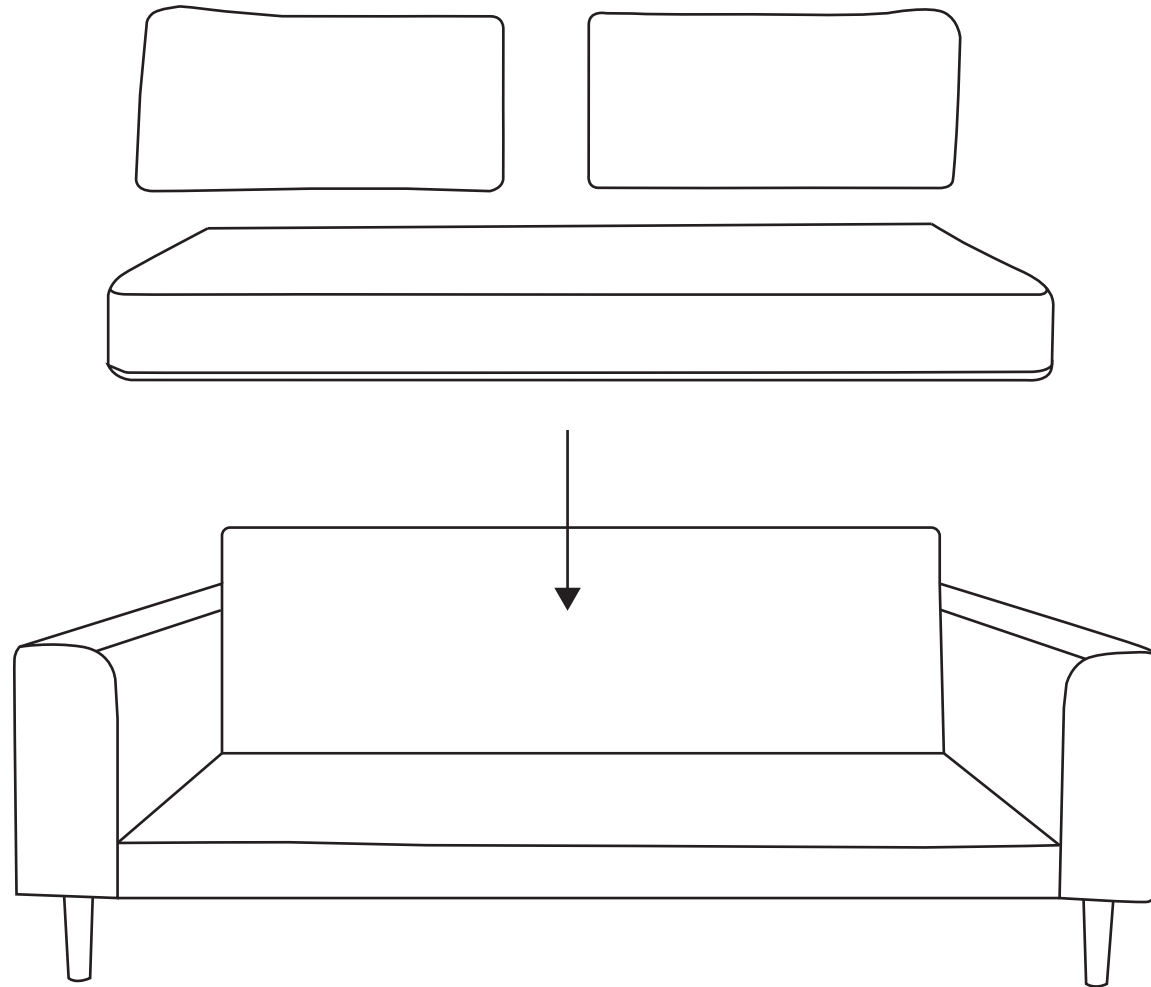

ASSEMBLY INSTRUCTION

LIDO 2.5 & 3 SEATER SOFA

FABRIC IS NON WASHABLE and NON REMOVABLE

1 Screw the legs on to the sofa

2

Place the cushions in the sofa

3