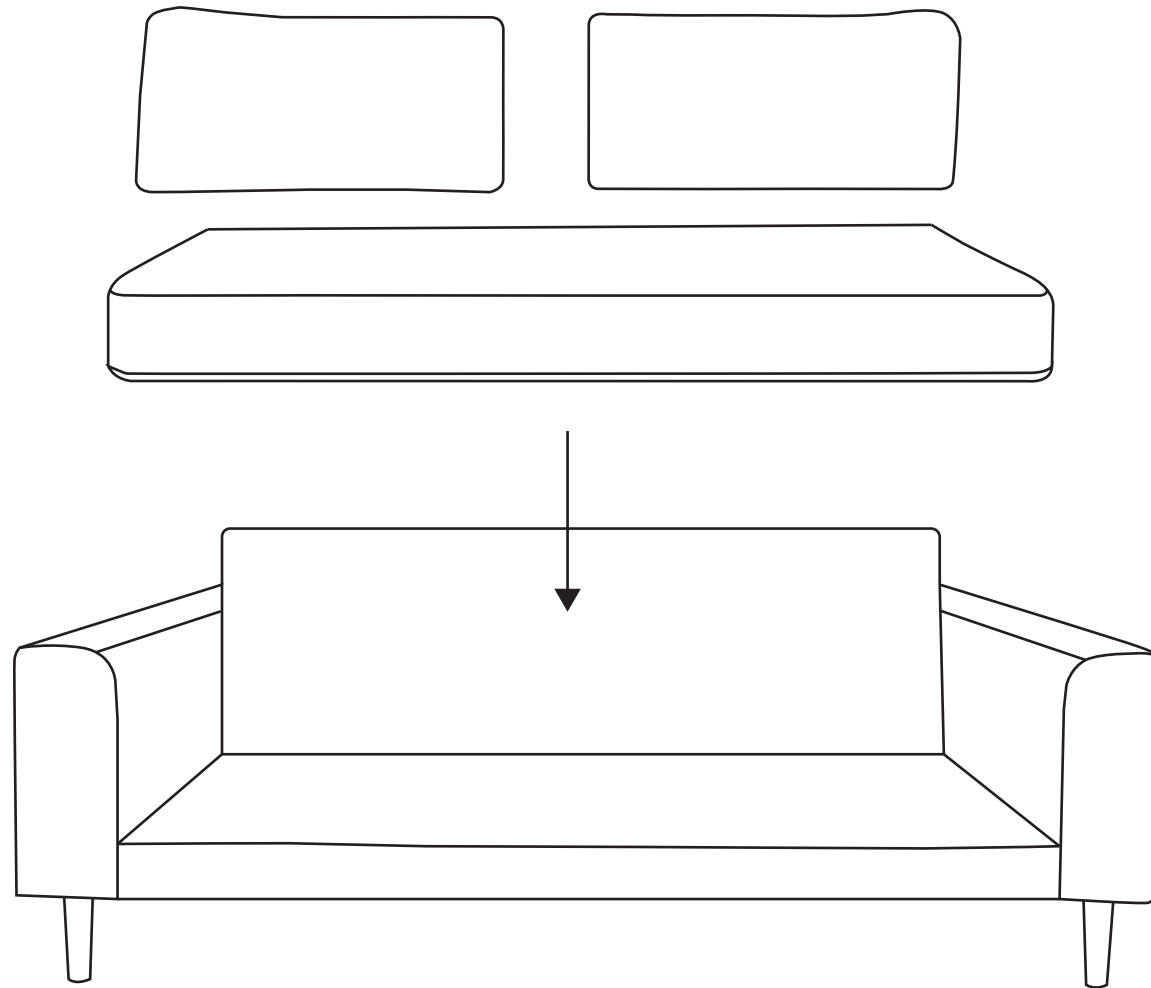

ASSEMBLY INSTRUCTION

LIDO 2.5 & 3 SEATER SOFA

FABRIC IS NON WASHABLE and NON REMOVABLE

1 Screw the legs on to the sofa

2

Place the cushions in the sofa

3