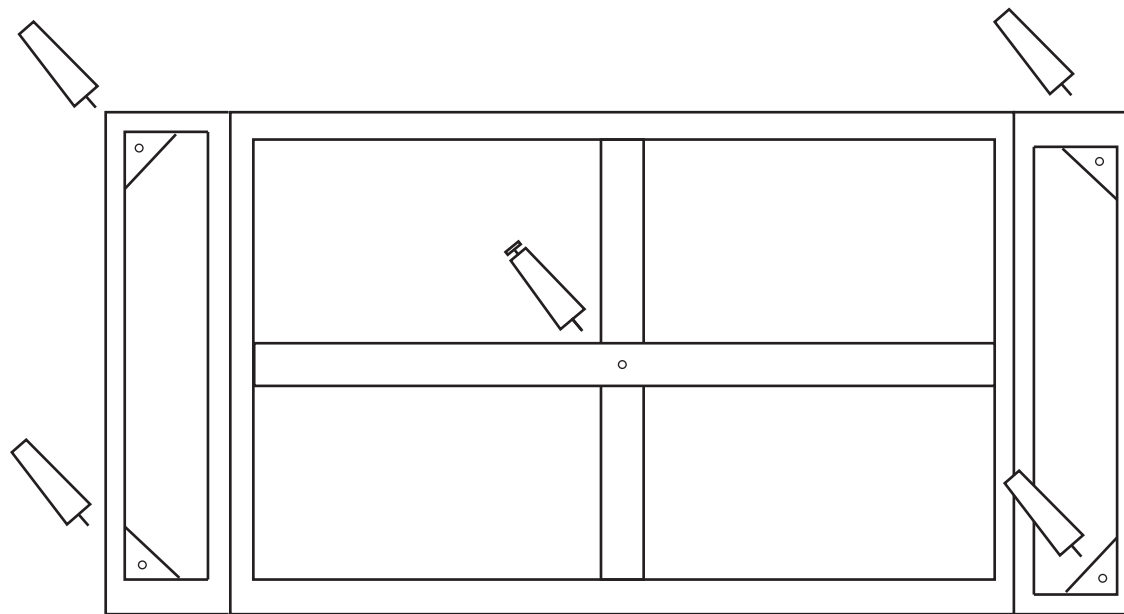

ASSEMBLY INSTRUCTION

LIDO 2.5 & 3 SEATER SOFA

FABRIC IS NON WASHABLE and NON REMOVABLE

1 Screw the legs on to the sofa

2

Place the cushions in the sofa

3