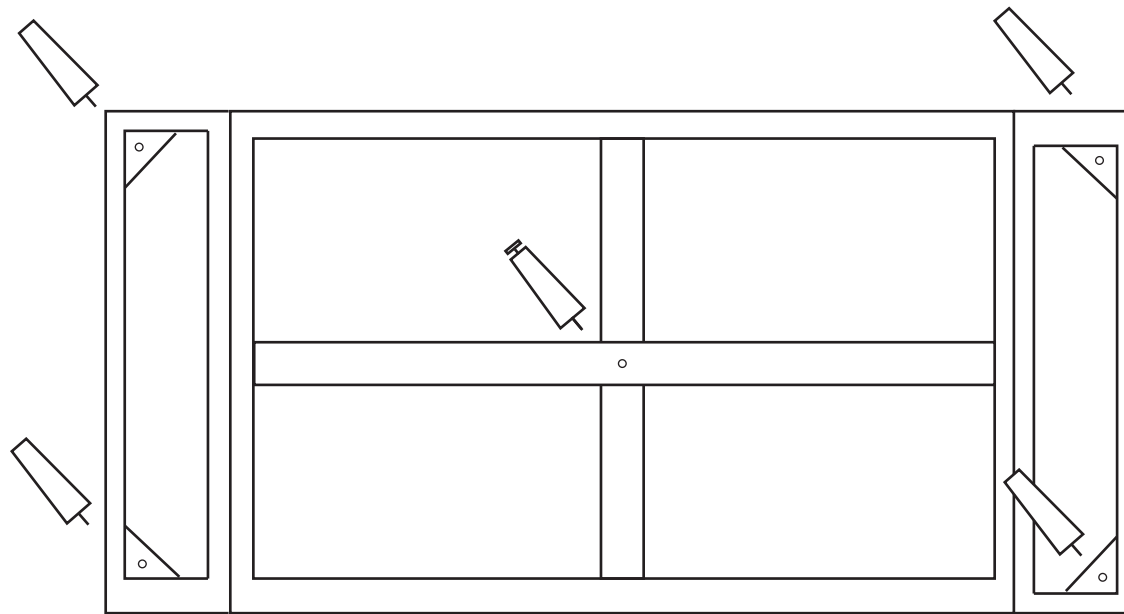

ASSEMBLY INSTRUCTION

LIDO 2.5 & 3 SEATER SOFA

FABRIC IS NON WASHABLE and NON REMOVABLE

1 Screw the legs on to the sofa

2

Place the cushions in the sofa

3