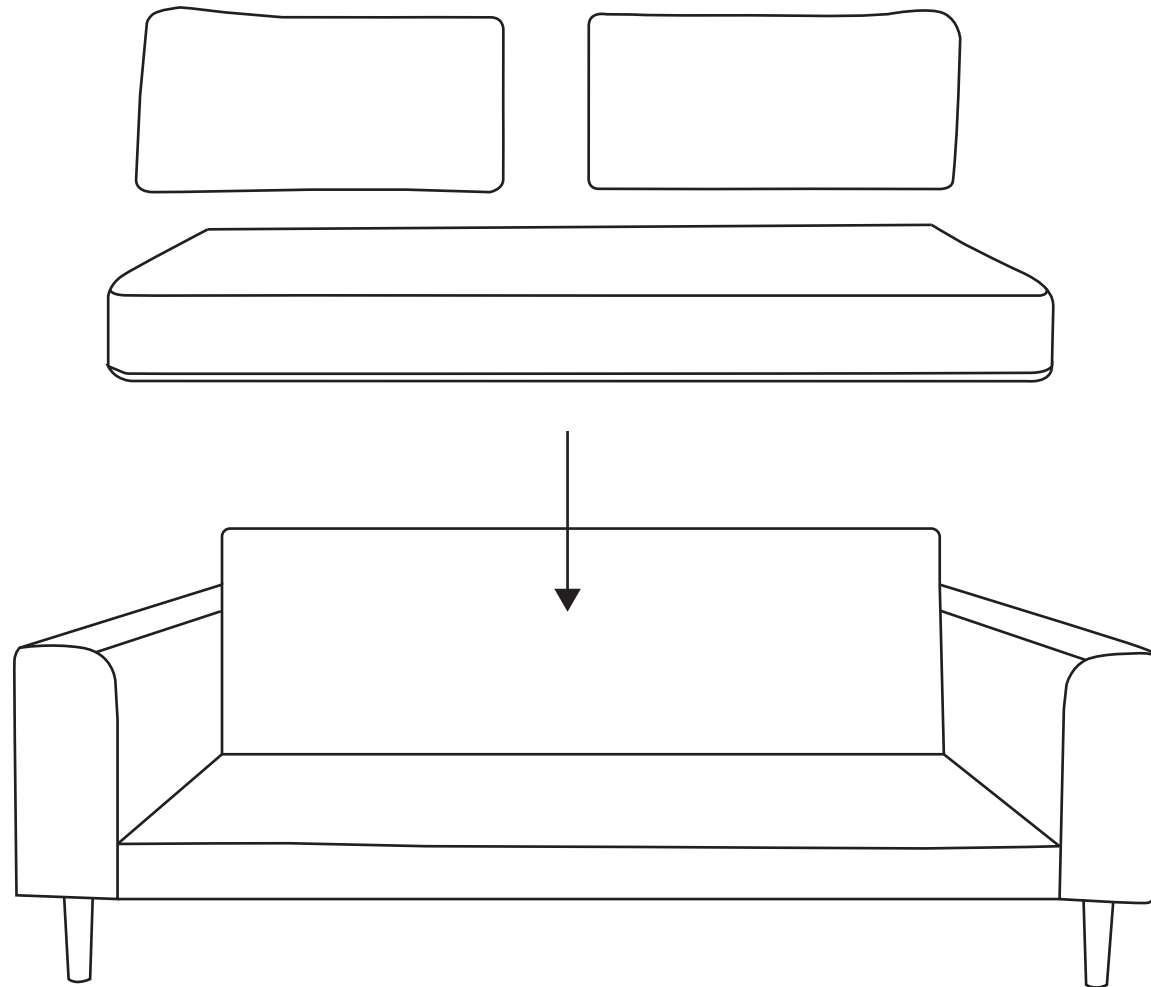

ASSEMBLY INSTRUCTION

LIDO 2.5 & 3 SEATER SOFA

FABRIC IS NON WASHABLE and NON REMOVABLE

1 Screw the legs on to the sofa

2

Place the cushions in the sofa

3