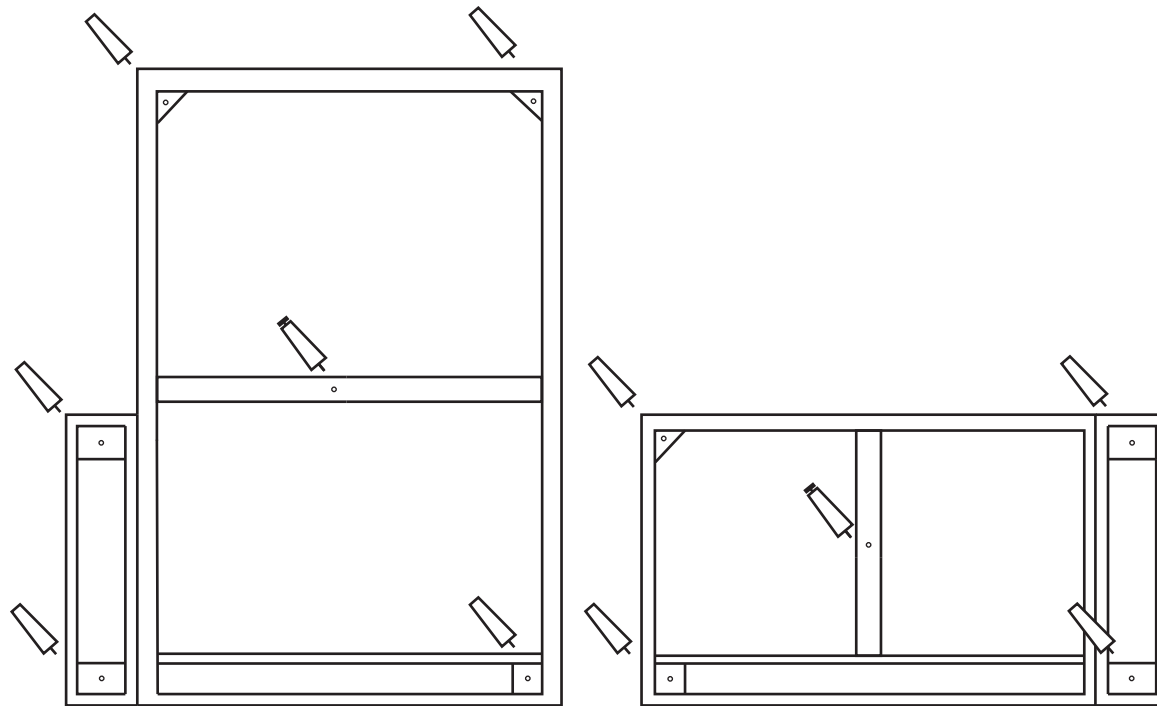

ASSEMBLY INSTRUCTION

LIDO LOUNGE SOFA

1 Screw the legs on to the sofa

2

3

Place the cushions in the sofa

4

The fabric is non-washable and non-removable.