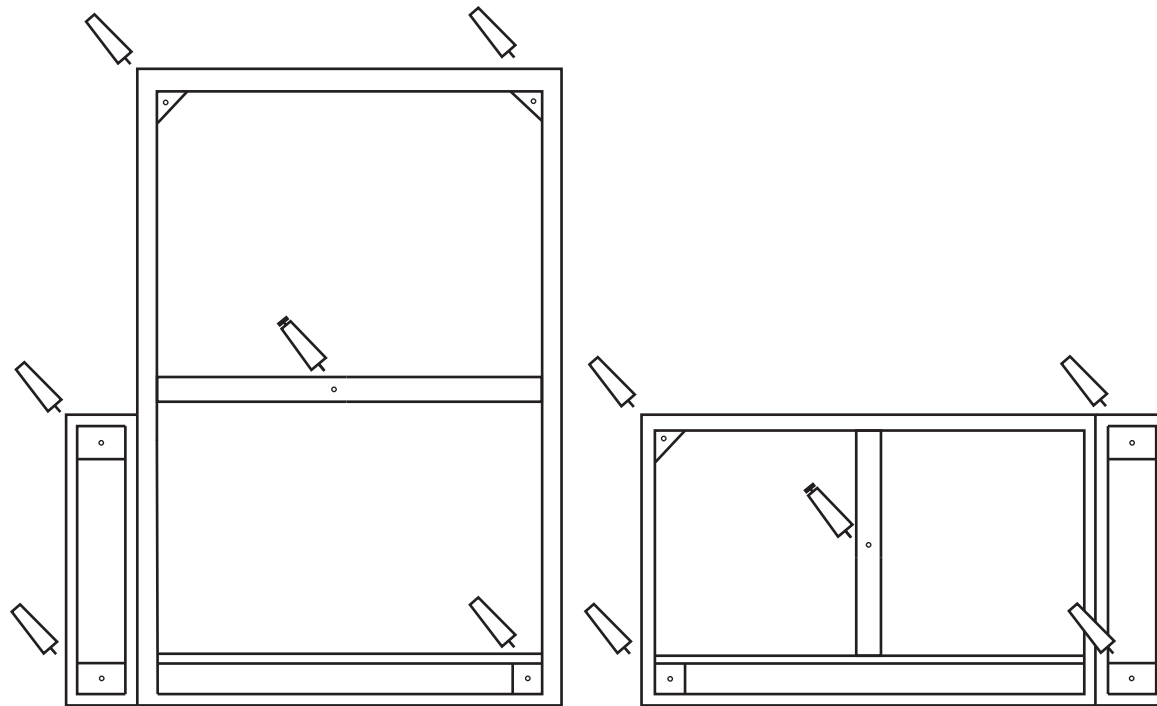

# ASSEMBLY INSTRUCTION

## LIDO LOUNGE SOFA

1 Screw the legs on to the sofa

2

3

Place the cushions in the sofa

4

The fabric is non-washable and non-removable.