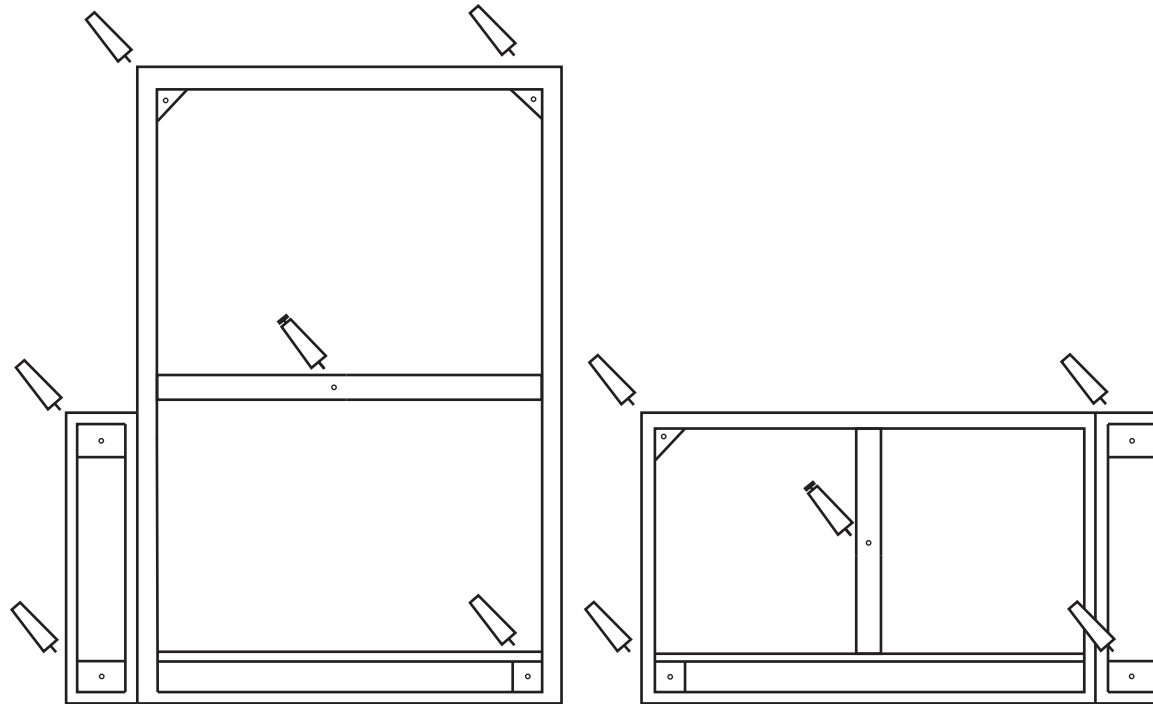

ASSEMBLY INSTRUCTION

LIDO LOUNGE SOFA

1 Screw the legs on to the sofa

2

3

Place the cushions in the sofa

4

The fabric is non-washable and non-removable.