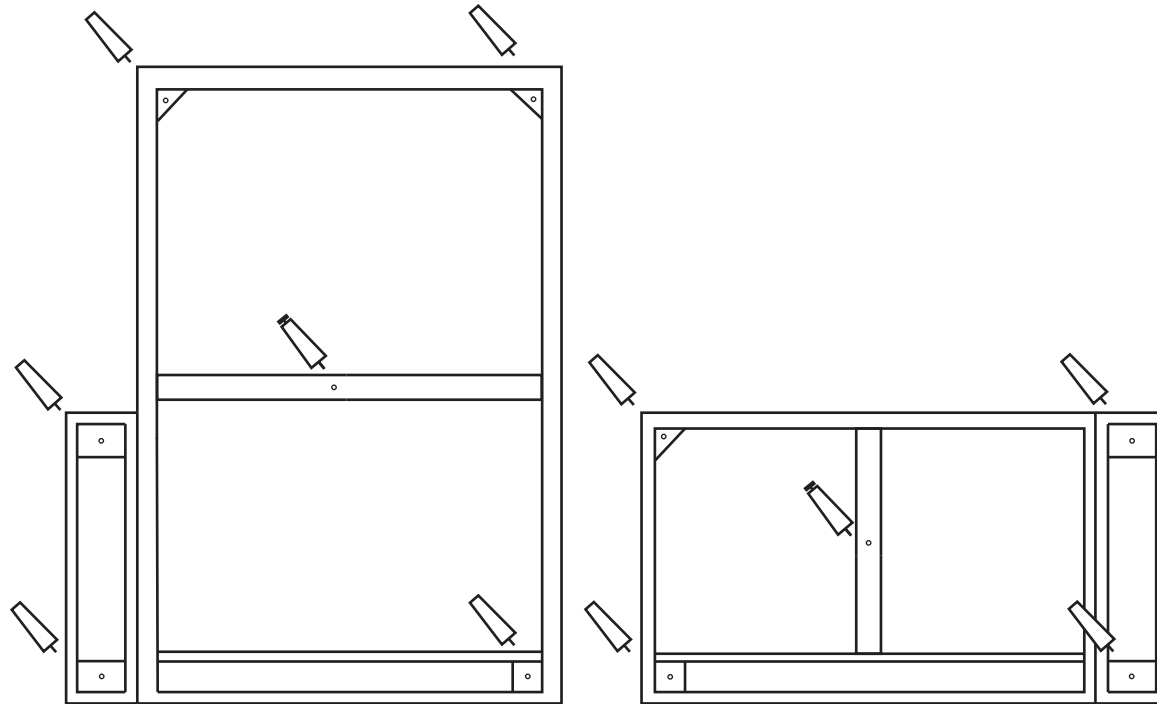

ASSEMBLY INSTRUCTION

LIDO LOUNGE SOFA

1 Screw the legs on to the sofa

2

3

Place the cushions in the sofa

4

The fabric is non-washable and non-removable.