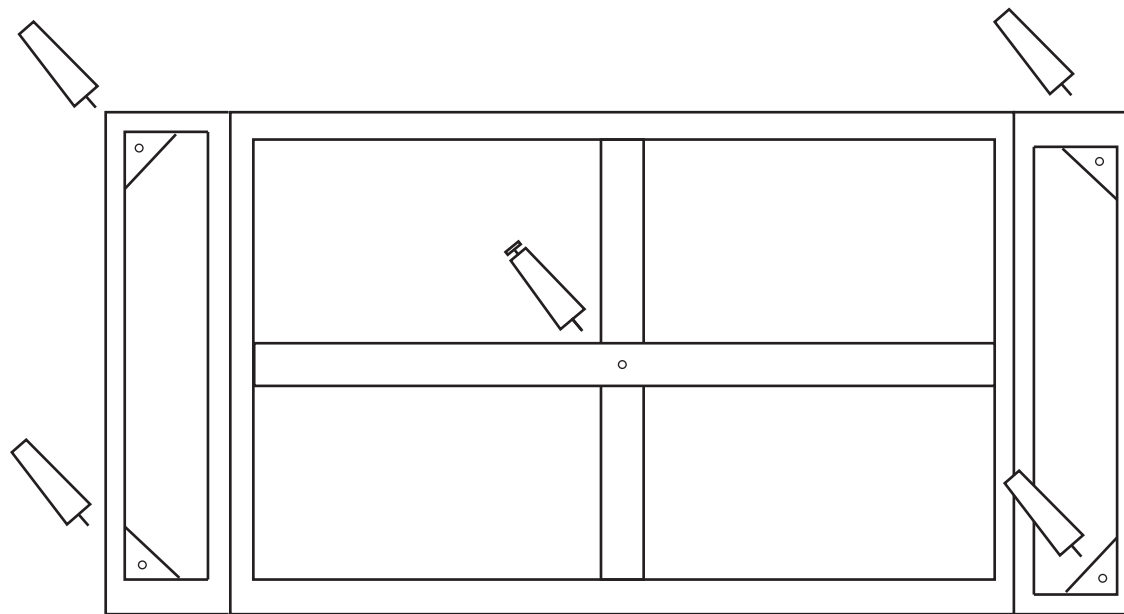

# ASSEMBLY INSTRUCTION

## LIDO 2.5 & 3 SEATER SOFA

1 Screw the legs on to the sofa

2

Place the cushions in the sofa

3

The fabric is non-washable and non-removable.