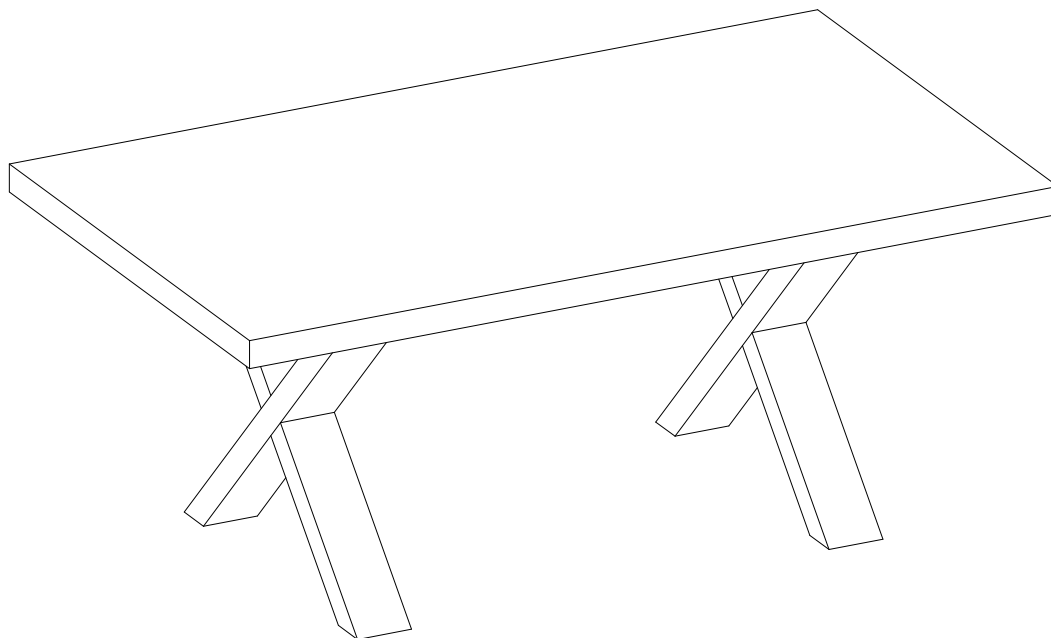

Toulon Coffee Table
2101560, 2101570

<p>A (16)</p>  <p>Ø8x20 mm</p>	<p>B (16)</p>  <p>Ø8/23 mm</p>	<p>C (1)</p> 
---	---	---