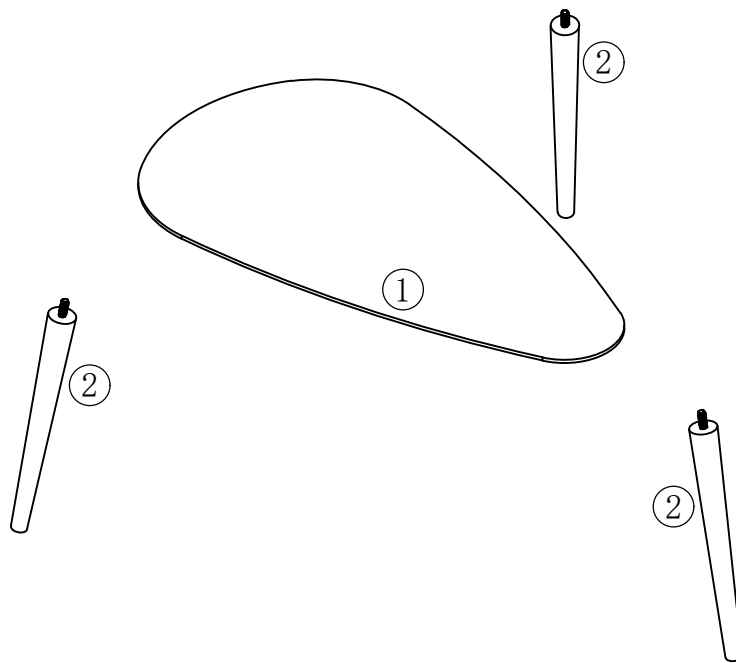

2102010
Coffee Table

A	x 15	B	x 3
			
Ø4x14mm			

1▷

A	x 15	B	x 3
			
Ø4x14mm			

2▷