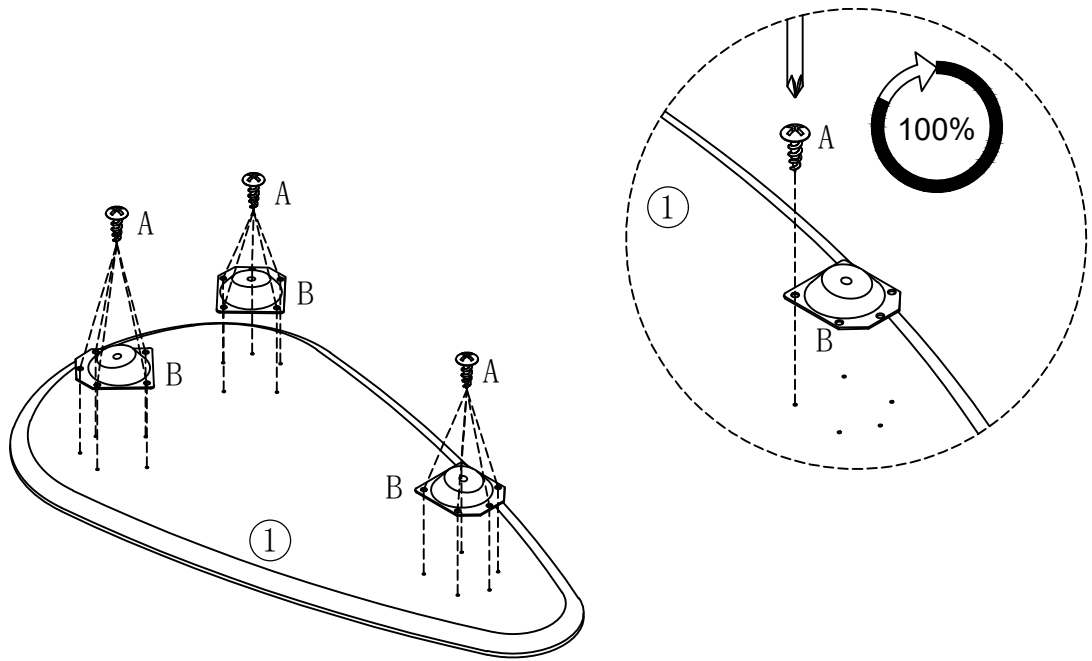

2102010
Coffee Table

A	x 15	B	x 3
			
Ø4x14mm			

1▷

A	x 15	B	x 3
			
Ø4x14mm			

2▷