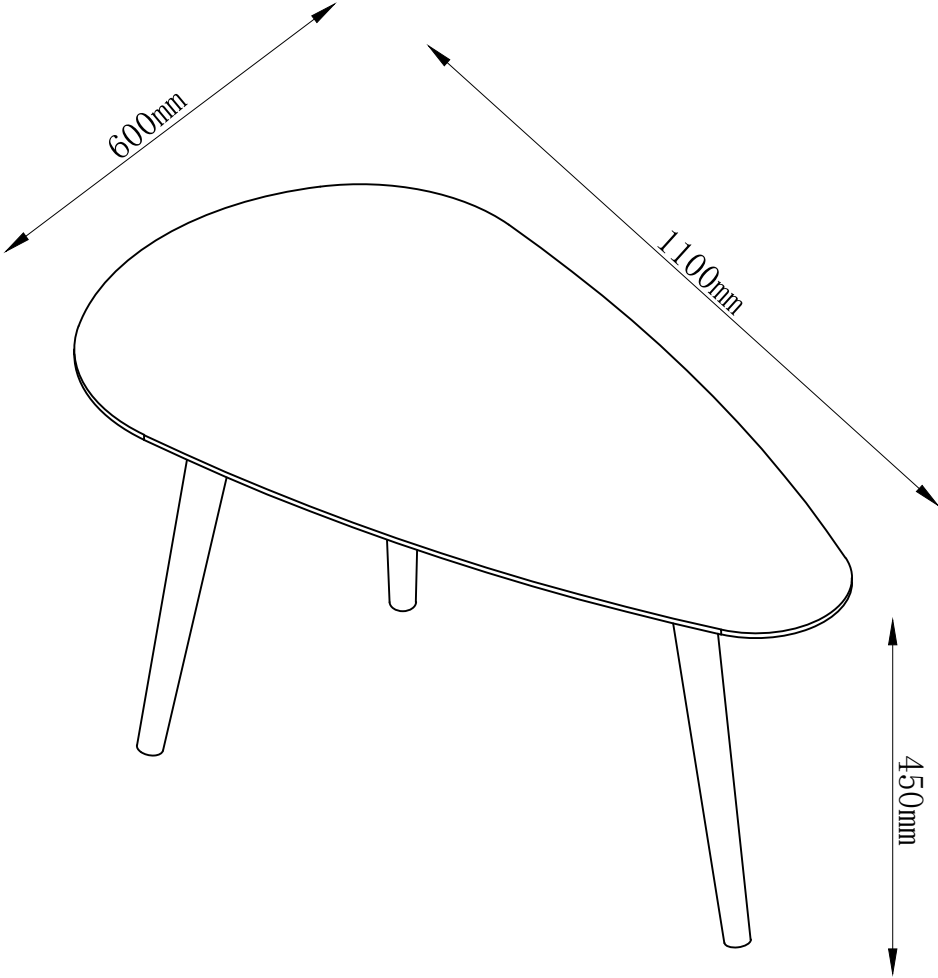

2102020
Coffee Table

A	x 15	B	x 3
			
Ø4x14mm			

1▷

A	x 15	B	x 3
			
Ø4x14mm			

2▷