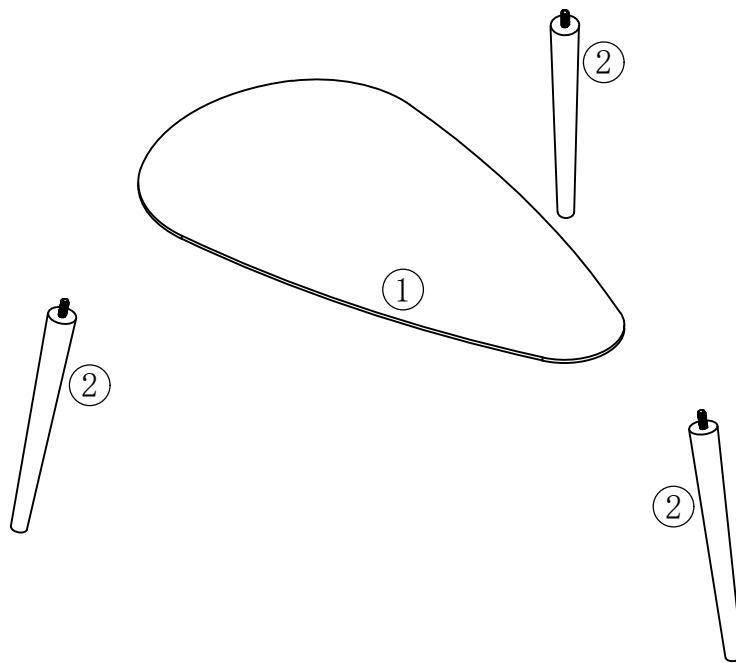

2102020
Coffee Table

A	x 15	B	x 3
			
Ø4x14mm			

1▷

A	x 15	B	x 3
			
Ø4x14mm			

2▷