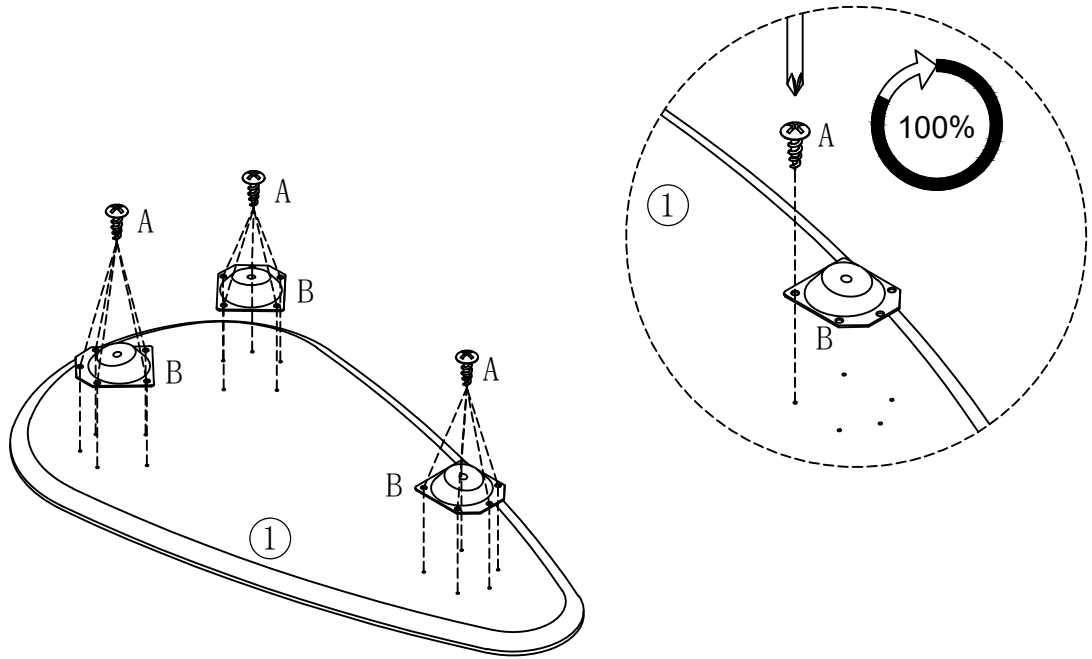

2102020
Coffee Table

A	x 15	B	x 3
			
Ø4x14mm			

1▷

A	x 15	B	x 3
			
Ø4x14mm			

2▷