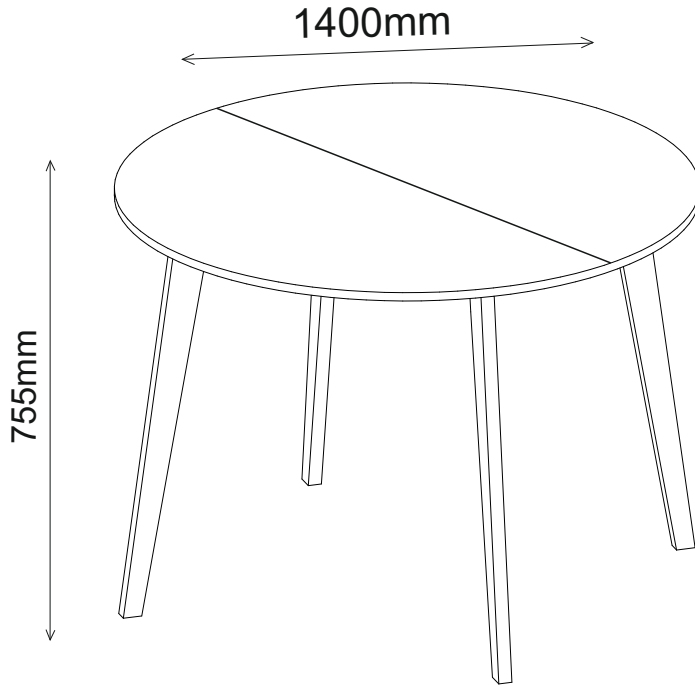

2201580 Marseille Dining Table Natural oil / Black
2201570 Marseille Dining Table Smoked oil / Black

4x