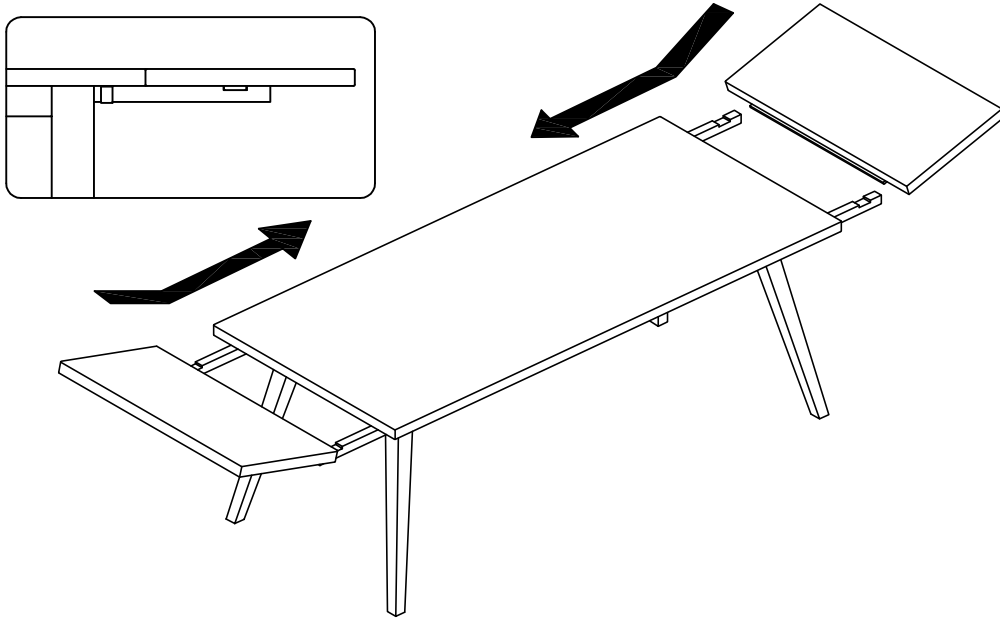

Article No. 2203055
Dining Table
Natural

**HOUSE
NORDIC**

①

2

900*440*45mm

2-2