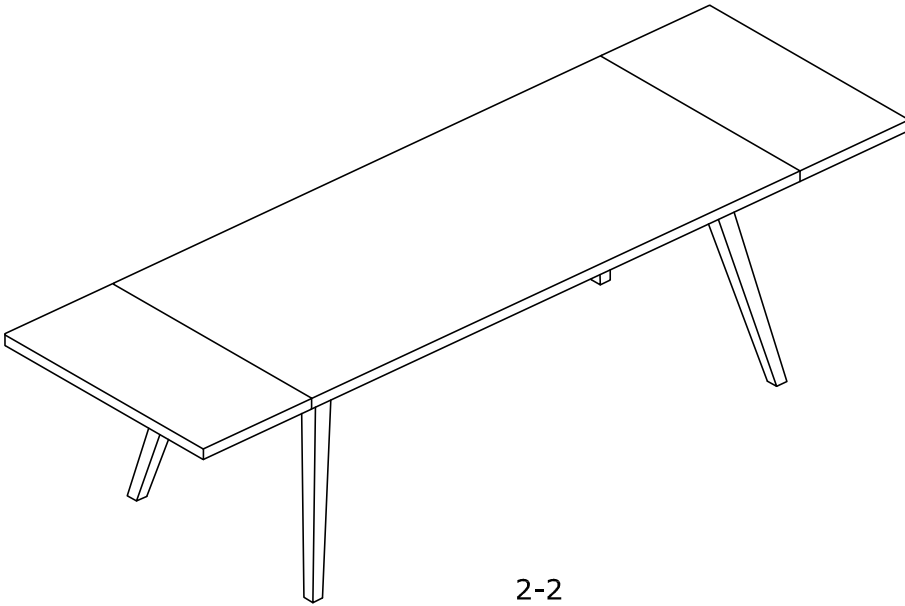

Article No. 2203055
Dining Table
Natural

**HOUSE
NORDIC**

①

2

900*440*45mm

2-2