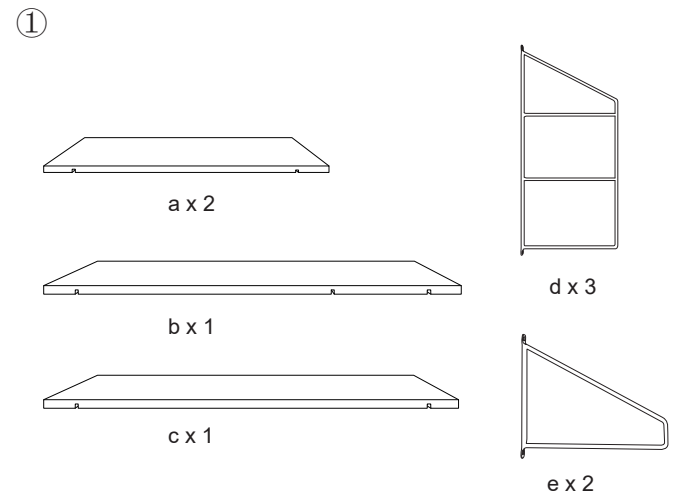

Front

4291130 / 4291085  
Harlem Shelf

Please noted choosing screws and plugs are customers own responsibility.

Back

4291130 / 4291085  
Harlem Shelf

Please noted choosing screws and plugs are customers own responsibility.