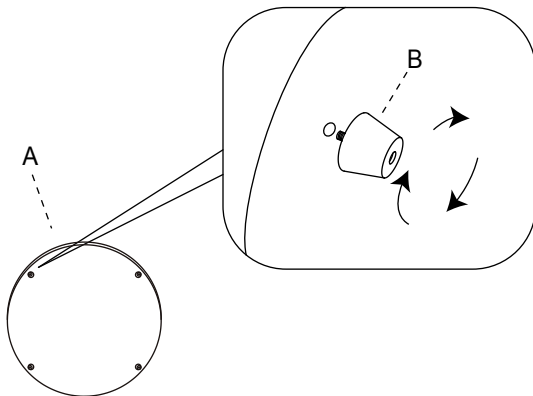

5029050 Daybed with 2 pillows, round, natural, Ø160 cm

Ax1

Bx4

1

2