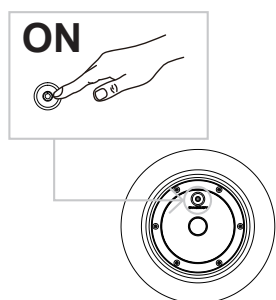

Product Function: Warmwhite

Item No.: 6405161/6405162/6405163

Battery: 1x14500 3.2V-600mAh LiFePO4

Solar Panel: 5V 130mA, 0.65W polycrystal

Non replaceable LED bulbs: 3V, 0.4W

IMPORTANT INFORMATION!

Please read the entire manual carefully before starting to assemble and/or using this product.

Follow the manual thoroughly and keep it for further reference.

The crossed-out wheeled bin indicates that marked items must be disposed of separately from household waste. By handing over marked items for recycling, according to local regulations, you help reduce potential harmful impact on the environment and on human health. For more information, please contact House Nordic.

Made in China
House Nordic ApS
Rebslugervej 6
DK-5471 Sønderød
info@housenordic.dk