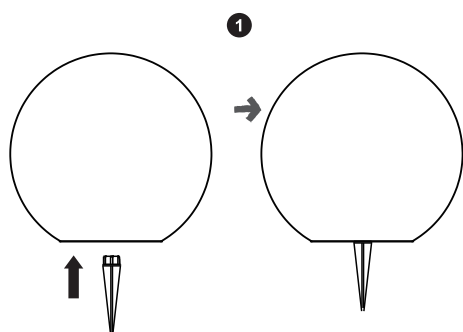

# INSTRUCTION

Product Function: Warmwhite

**Item No.: 6405161/6405162/6405163**

Battery: 1x14500 3.2V-600mAh LiFePO4

Solar Panel: 5V 130mA, 0.65W polycrystal

Non replaceable LED bulbs: 3V, 0.4W

## IMPORTANT INFORMATION!

Please read the entire manual carefully before starting to assemble and/or using this product.

Follow the manual thoroughly and keep it for further reference.

The crossed-out wheeled bin indicates that marked items must be disposed of separately from household waste. By handing over marked items for recycling, according to local regulations, you help reduce potential harmful impact on the environment and on human health. For more information, please contact House Nordic.