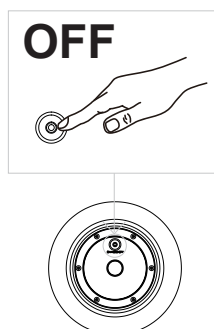

# INSTRUCTION

Product Function: Warmwhite

**Item No.: 6405161/6405162/6405163**

Battery: 1x14500 3.2V-600mAh LiFePO4

Solar Panel: 5V 130mA, 0.65W polycrystal

Non replaceable LED bulbs: 3V, 0.4W

## IMPORTANT INFORMATION!

Please read the entire manual carefully before starting to assemble and/or using this product.

Follow the manual thoroughly and keep it for further reference.

The crossed-out wheeled bin indicates that marked items must be disposed of separately from household waste. By handing over marked items for recycling, according to local regulations, you help reduce potential harmful impact on the environment and on human health. For more information, please contact House Nordic.